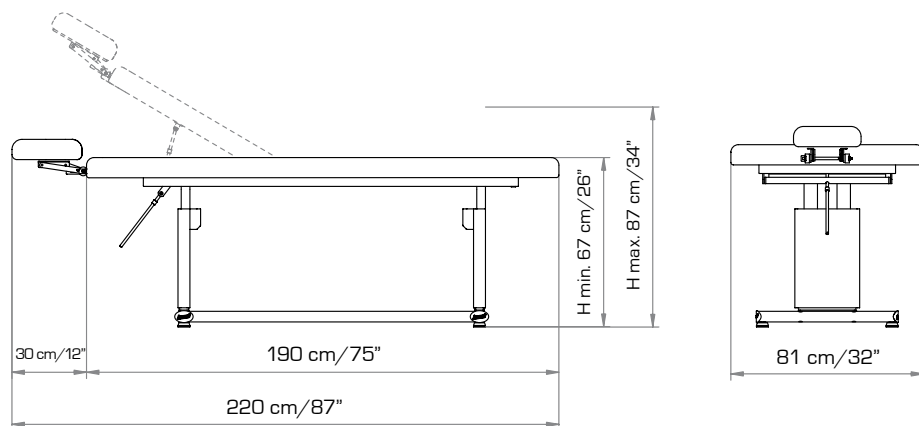

table of dimensions • tabella dimensionale

Eikos is CE conformed and is manufactured in accordance with European Directives: 2006/42/CE; 2004/108/CE; 2006/95/CE. CEI EN 60204-1:2006-09; UNI EN 12100-1-2:2009; UNI EN 349 [2008]